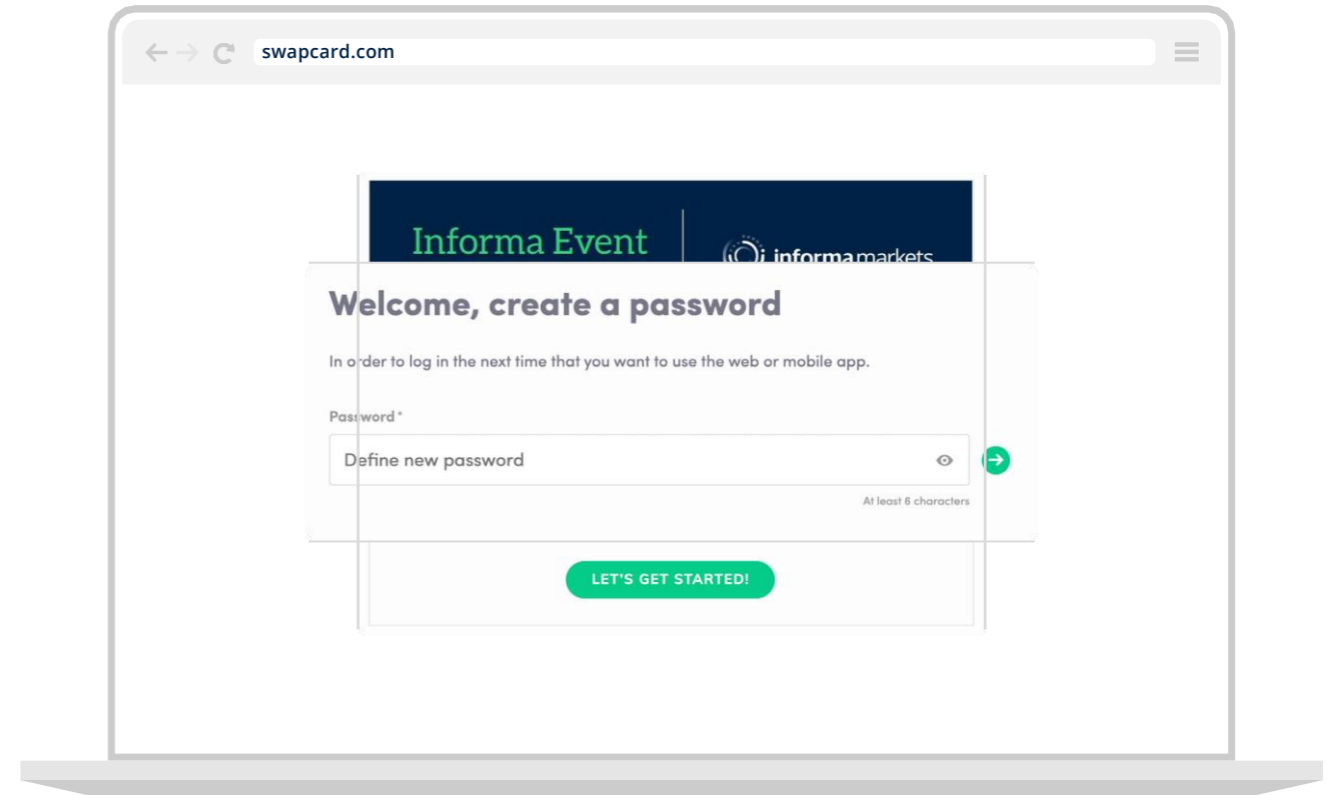

**Middle East
Energy Dubai**
Live & Online

How to login?

Swapcard – Exhibitor Guide

How to login?

Login for the first time

Once you've received an email* from SwapCard, click the link to get to the login page.

Your account has already been created, so you will just need to create a password.

*Check your spam folder if you don't get an email in your Inbox.

How to login?

Login to an existing account

Go to: swapcard.com