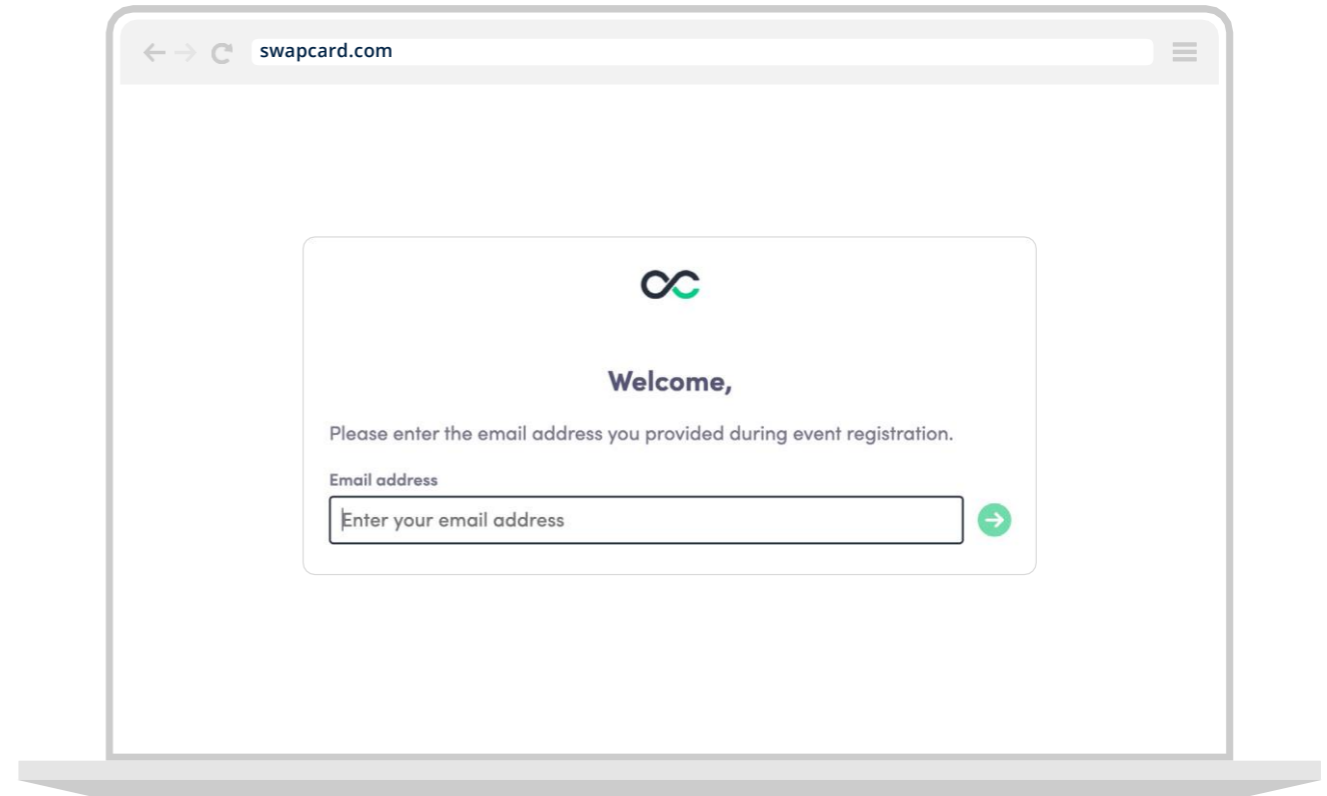

How to login?

Login to an existing account

Go to: swapcard.com

Enter your email address
and your password* to login.

*If you have forgotten your password after entering your email, click [Send Me a Magic Link](#).
You'll receive an email to reset your password.